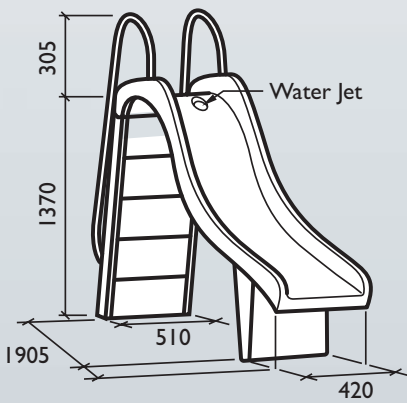

6' STRAIGHT SLIDE - 1.85M

Straight Side Sketch

Front Fixing for Curved and Straight Slides