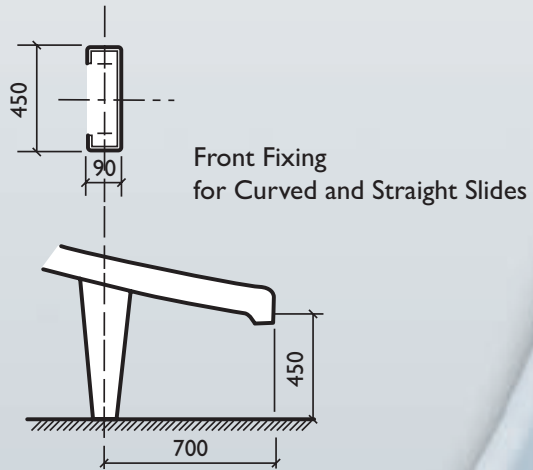

6' STRAIGHT SLIDE - 1.85M

Straight Side Sketch

Front Fixing for Curved and Straight Slides