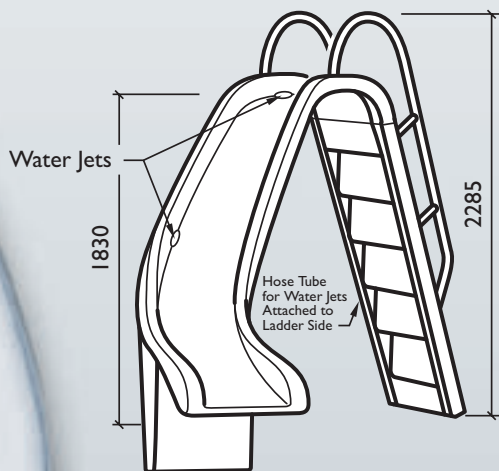

# 7'6" CURVED SLIDE - 2.29M LEFT OR RIGHT HAND

Left Hand Slide as Sketch  
Right Hand Slide Similar