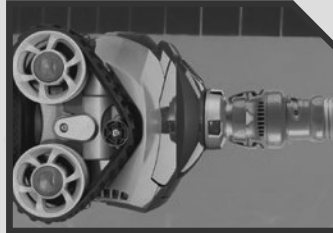

Combat debris with the Zodiac® MX8, an ultra-efficient low-flow pool cleaning robot that cleans faster and more aggressively than any cleaner in its class. No more time wasted battling a filthy pool. Eliminate your call of duty and claim **Victory Over Debris**.

DUAL CYCLONIC SUCTION

Cleans better and faster than other pool cleaners with greater vacuum power, wider cleaning path, and largest debris inlet.

maX-DRIVE NAVIGATION

Advanced dual navigation for best pool coverage with no hang ups. Thoroughly cleans floor, walls, and waterline of any size or shape pool.

FLEX POWER TURBINE

Articulating turbine blades provide ultra-efficient operation, even on low-flow pumps.

X-TRAX

Rugged track design provides extreme climbing and maneuverability.

ADJUSTABLE INTAKE

Removable inlet allows for larger debris consumption.

QUICK CONNECT

Enables quick secure attachment to cleaner head.

TWIST LOCKING HOSE

Provides simple connection and reduces vacuum loss.

EASY-GRIP HANDLE

For easy removal and transport.

Zodiac Pool Systems, Inc.
2620 Commerce Way, Vista, CA 92081
1.800.822.7933 | www.ZodiacPoolSystems.com