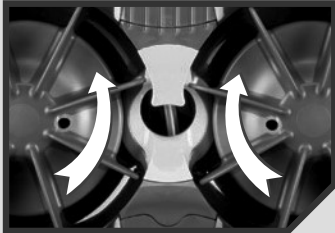

DUAL CYCLONIC SUCTION

Cleans better and faster than other pool cleaners with greater vacuum power, wider cleaning path, and largest debris inlet.

maX-DRIVE NAVIGATION

Advanced dual navigation for best pool coverage with no hang ups. Thoroughly cleans floor, walls, and waterline of any size or shape pool.

FLEX POWER TURBINE

Articulating turbine blades provide ultra-efficient operation, even on low-flow pumps.

X-TRAX

Rugged track design provides extreme climbing and maneuverability.

ADJUSTABLE INTAKE

Removable inlet allows for larger debris consumption.

QUICK CONNECT

Enables quick secure attachment to cleaner head.

TWIST LOCKING HOSE

Provides simple connection and reduces vacuum loss.

EASY-GRIP HANDLE

For easy removal and transport.

Zodiac Pool Systems, Inc.
2620 Commerce Way, Vista, CA 92081
1.800.822.7933 | www.ZodiacPoolSystems.com